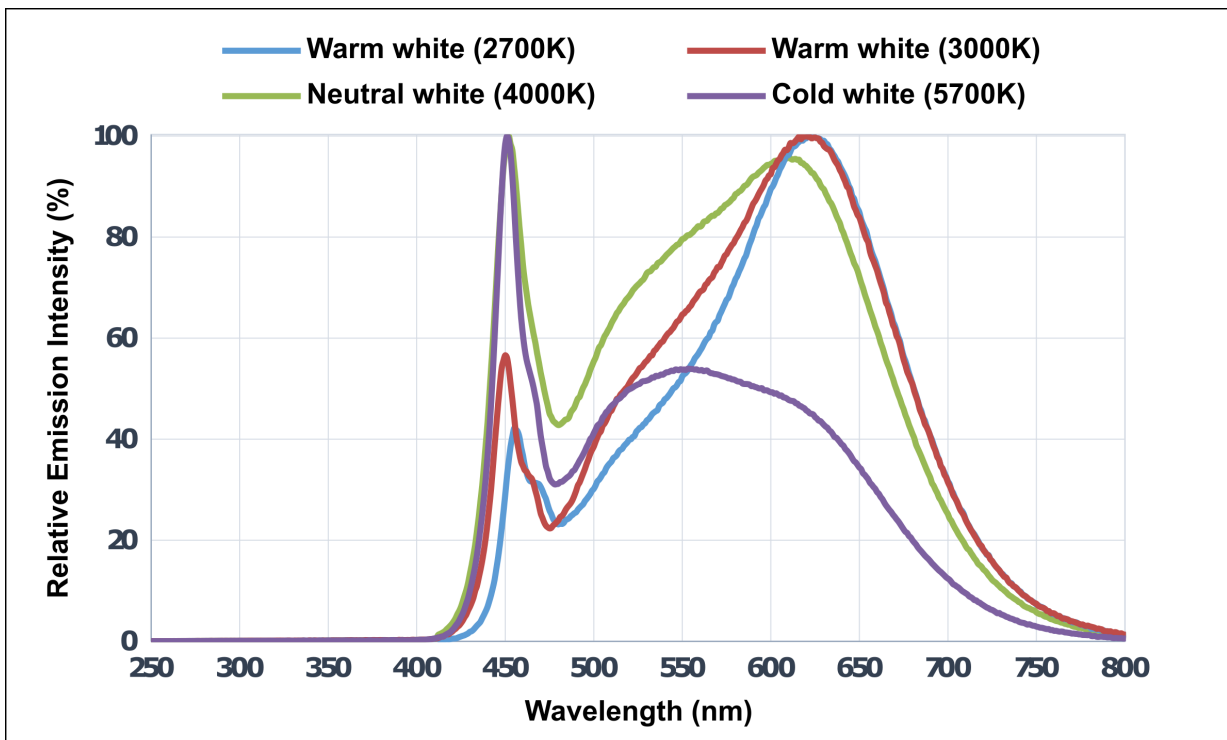

Product features

- Flexible and cuttable LED strip
- Rated power **18.3W per meter**
- Efficiency up to 106 Lm/W
- CRI >90
- IP20
- Dimmable
- 12V and 24V options available
- (12V) 5m—optimal strip length to avoid a voltage drop of more than 1 volt when powered at both ends
- (24V) 10m—optimal strip length to avoid a voltage drop of more than 2 volts when powered at both ends
- **Note:** Additional cooling is required for LED strips more powerful than 10 W/m.

• All information is provided considering 1 meter length. Real life performance may fluctuate due to tolerances in components used in manufacturing

Light distribution

Light spectrum diagram CRI > 90

Information on this page has been provided by the LED manufacturer.