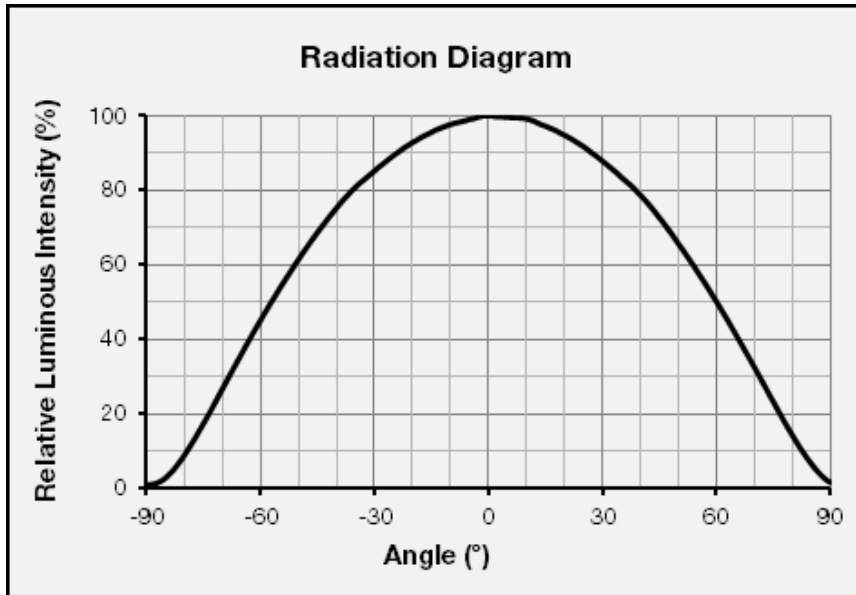

Light distribution