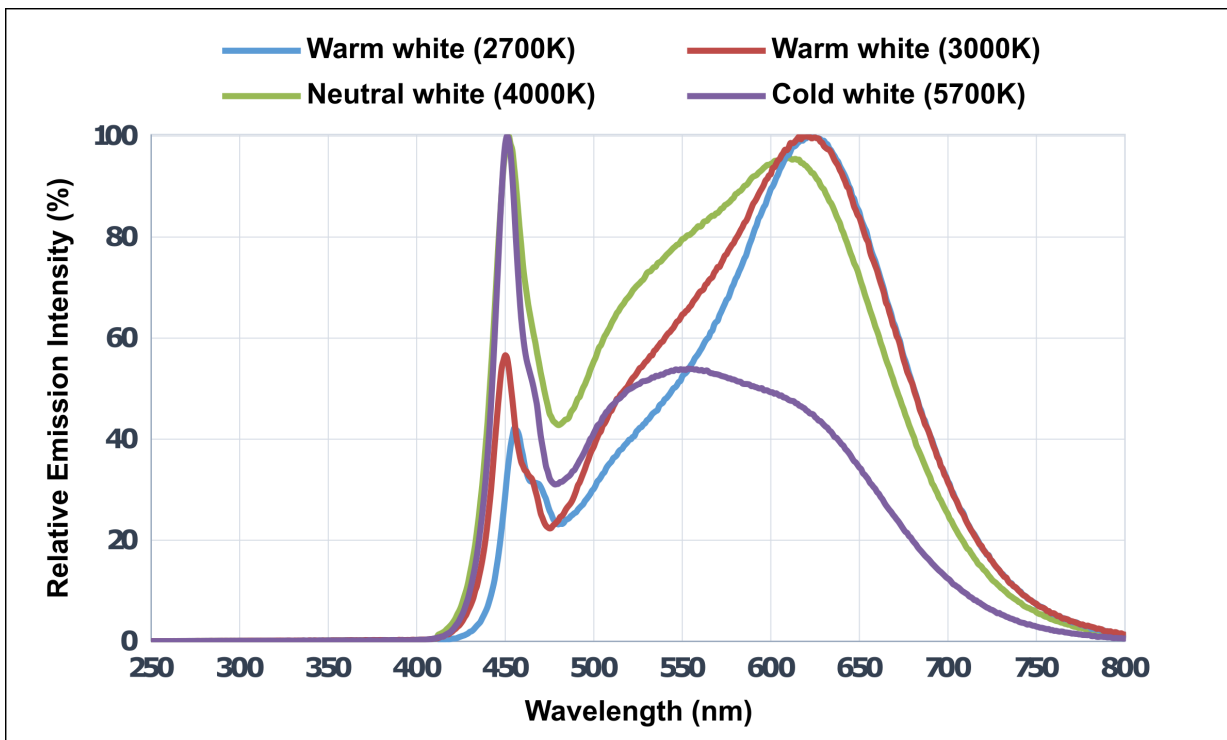

Product features

- Flexible and cuttable LED strip
- Rated power **12.5W per meter**
- Efficiency up to 111 Lm/W
- CRI >90
- IP20 or IP67 options available. IP67 version is indicated by “-IP” at the end the item code.
- Dimmable
- 12V and 24V options available
- (12V) 4m—optimal strip length to avoid a voltage drop of more than 1 volt when powered at both ends
- (24V) 8m—optimal strip length to avoid a voltage drop of more than 2 volts when powered at both ends
- **Note:** Additional cooling is required for LED strips more powerful than 10 W/m.

• All information is provided considering 1 meter length. Real life performance may fluctuate due to tolerances in components used in manufacturing

Light distribution

Light spectrum diagram CRI > 90

Information on this page has been provided by the LED manufacturer.